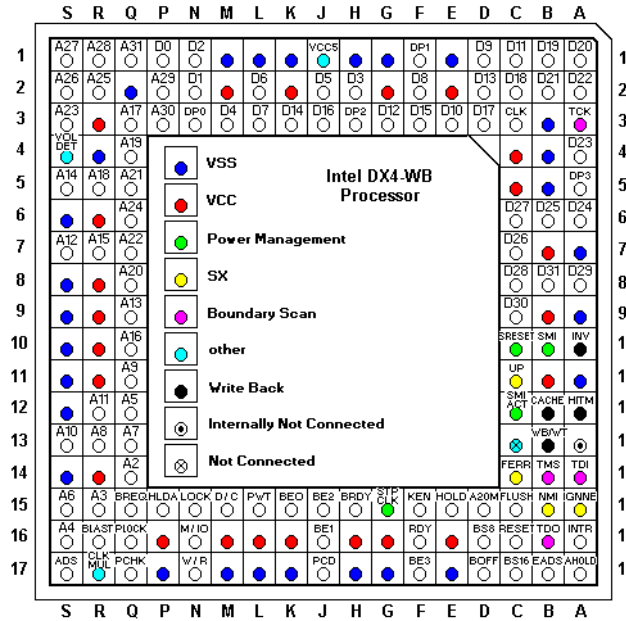

486-/PODP-Pinout and Differences

486-/PODP-Pinout and Differences

Pin's for *BOUNDARY SCAN* : TDI, TDO, TCK and TMS
 Pin's for *ENHANCED* (SL) CPU's : SMI, SMIACT, STPCLK and SRESET
 Pin for *iDX4* CPU : CLKMUL and VOLTDET
 Pin's for *DX2-WB (P24D)* and *iDX4-WB* : INV, HITM, CACHE and WB/WT

See CPU-Sockets > [Processor Socket-Types](#)

PIN	Intel® & AMD DX/DX2	Intel® & AMD SX	Intel® 487/ODP	Intel® SX SI-enh.	Intel® SX2 SL-enh.	Intel® DX2-SLe /ODPR	Intel® DX2-WB	Intel® DX4	Cyrix 486	Cyrix 5x86	AMD 486DX2-NV8T	AMD486S DX2SV8B DX4SV8B	iDX4-WB (AMD-5x86)	Intel® PODP
A3	(TCK)	NC	NC	TCK	TCK	TCK	TCK	TCK	NC	TCK	TCK	TCK	TCK	B4-NC
A10	INC	INC	INC	INC	INC	INC	INV	INC	SUSPA	INVAL	INC	INV	INV	N1-INV
A12	INC	INC	INC	INC	INC	INC	HITM	INC	SMI	HITM	INC	HITM	HITM	U1-HITM
A13	NC	NC	FERR	INC	INC	INC	INC	INC	RPLSRT1	SUSPA	INC	INC	INC	B14-FERR
A14	(TDI)	NC	NC	TDI	TDI	TDI	TDI	TDI	NC	TDI	TDI	TDI	TDI	B15-INC
A15	IGNEE	NMI	GNNE	NMI	NMI	IGNNE	IGNNE	IGNNE	IGNNE	IGNNE	IGNNE	IGNNE	IGNNE	B16-IGNNE
B10	INC	INC	INC	SMI	SMI	SMI	SMI	SMI	NC	SMI	INC	SMI	SMI	C11-INC
B12	INC	INC	INC	INC	INC	INC	CACHE	INC	INC	CACHE	INC	CACHE	CACHE	G1-CACHE
B13	INC	INC	INC	INC	INC	INC	WT/WB	INC	WM-RST	NC	CLKMUL	WB/WT	WB/WT	T1-WT/WB
B14	(TMS)	NC	UP	TMS	TMS	TMS	TMS	TMS	CLKMUL	TMS	TMS	TMS	TMS	C15-UP
B15	NMI	NC	NMI	NC	NC	NMI	NMI	NMI	NMI	NMI	NMI	NMI	NMI	C16-NMI
B16	(TDO)	INC	INC	TDO	TDO	TDO	TDO	TDO	NC	TDO	TDO	TDO	TDO	C17-NC
C10	INC	INC	INC	SRESET	SRESET	SRESET	SRESET	SRESET	SMADS	WM_RST	INC	SRESET	SRESET	F19-INIT
C11	(UP)	INC	INC	UP	UP	UP	UP	UP	UP	UP	UP	UP	UP	D12-INC
C12	INC	INC	INC	SMIACT	SMIACT	SMIACT	SMIACT	SMIACT	RPLSTRO	SMADS	INC	SMIACT	SMIACT	D13-SMIACT
C13	INC	INC	INC	INC	INC	INC	INC	INC	RPLVAL	INC	INC	INC	INC	D14-INC
C14	FERR	INC	INC	INC	INC	FERR	FERR	FERR	FERR	FERR	FERR	FERR	FERR	D15-NC