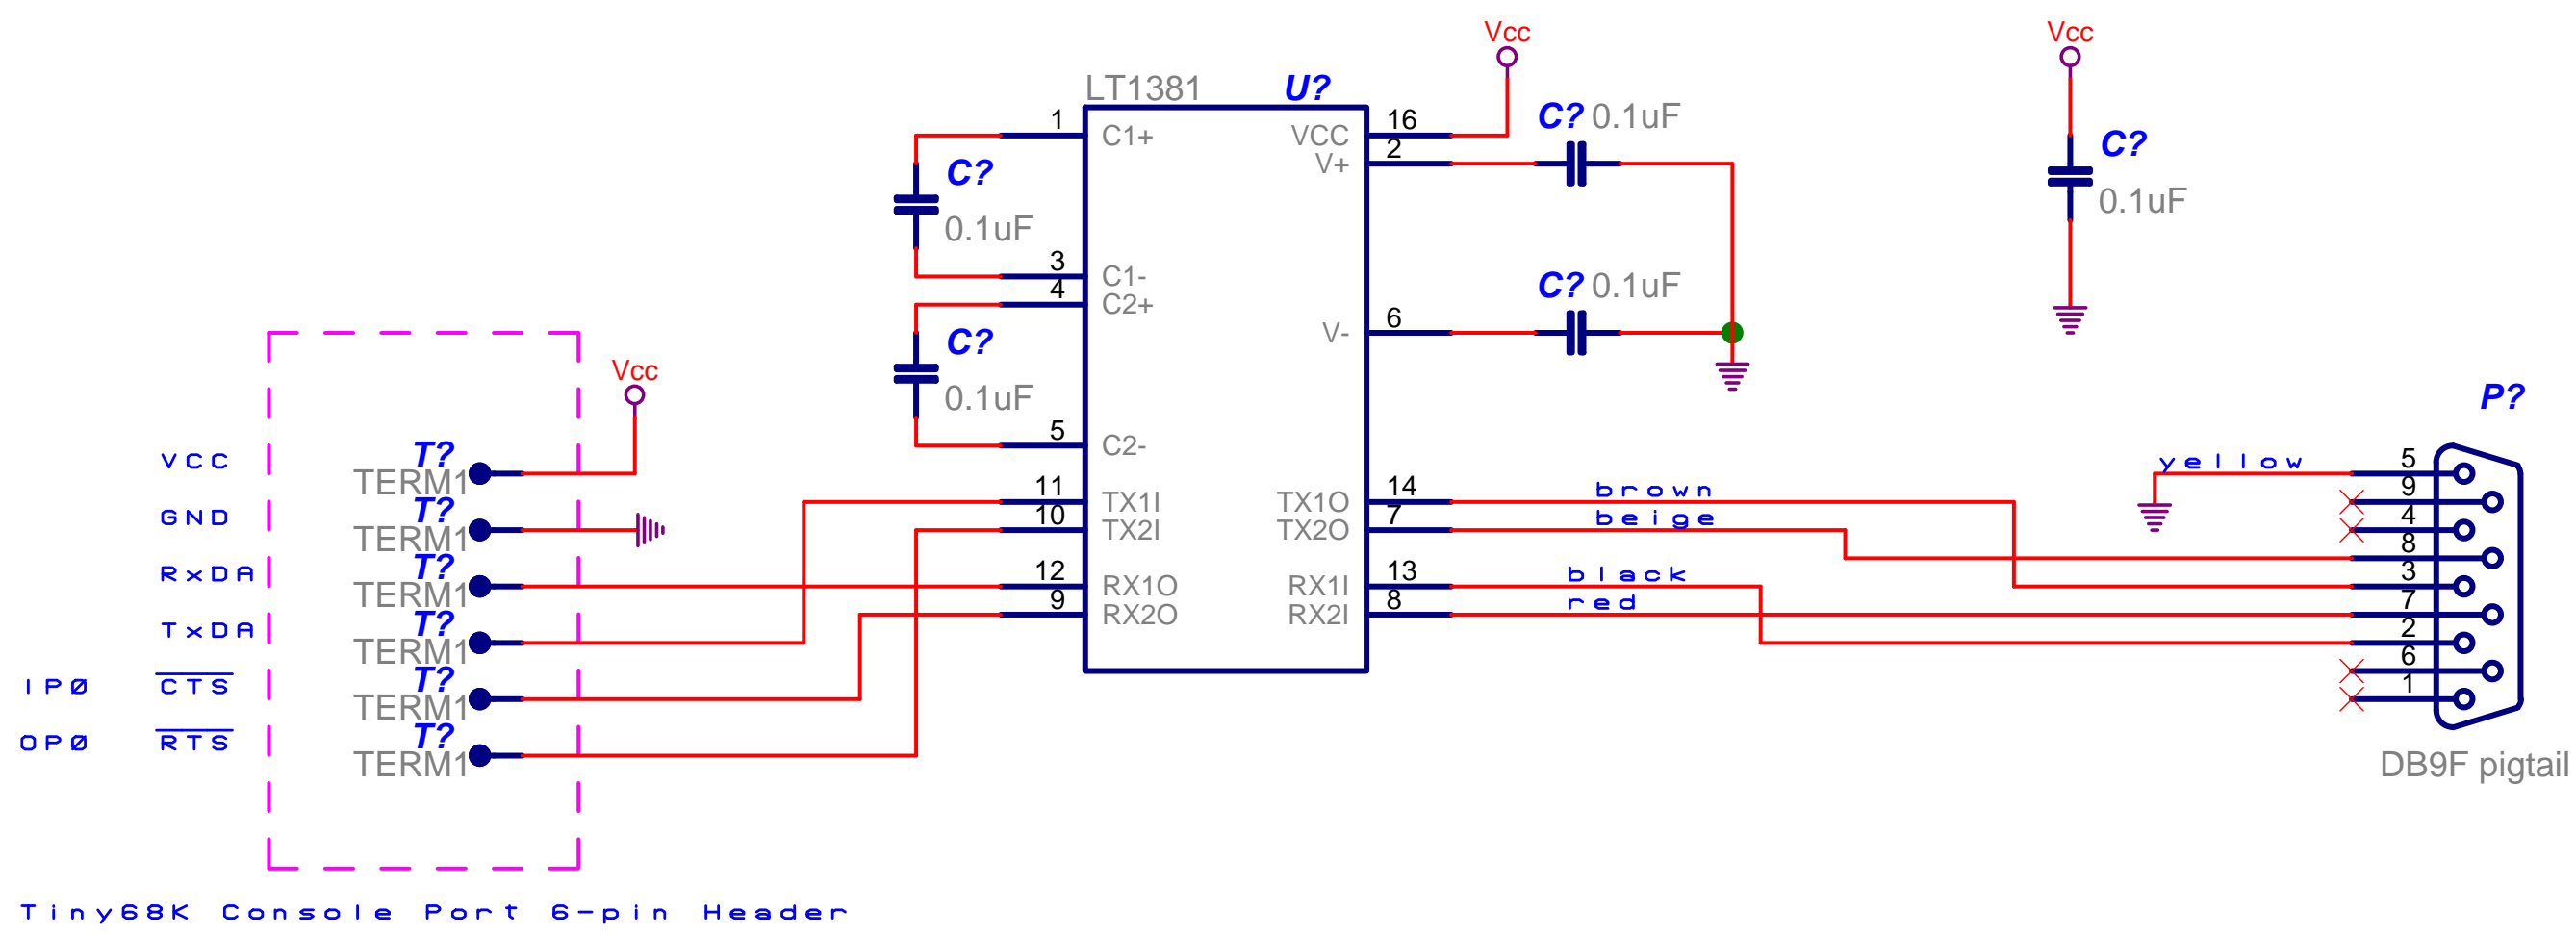

1

2

3

4

5

6

7

8

A

Null modem connection

DB9F pigtail (label)	DB9 Male	DB25 Male
2 -- black (TXD)	3	3
3 -- brown (RXD)	2	2
7 -- red (CTS)	7	4
8 -- beige (RTS)	8	5
5 -- yellow (GND)	5	7

B

C

D

E

F

G

H

DB9F pigtail